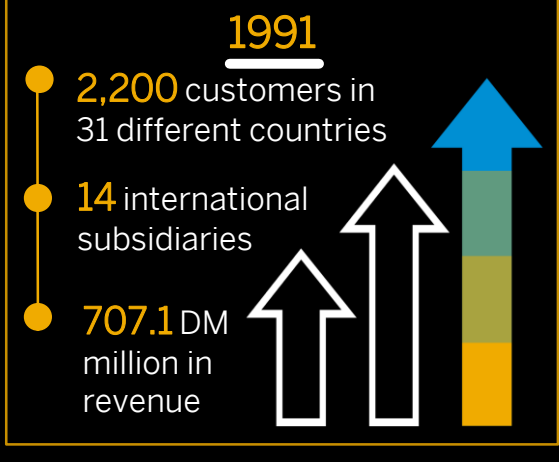

1994

Few months after its initial release, SAP R/3 for Windows NT gets its first customer.

2004

With a revamped architecture, SAP ERP Central Component arrives to replace SAP R/3.

2010

SAP releases its revolutionary, in-memory database, SAP HANA.

2013

SAP Business Suite moves to SAP HANA, enabling companies to manage their business in real time.

2015

Built on the in-memory platform of SAP HANA, SAP S/4HANA emerges as the next generation of intelligent enterprise software.

2016

SAP S/4HANA Cloud combines real-time context, intelligent technology, predictive analytics, and an intuitive user experience managed as a service to deliver continuous innovation.