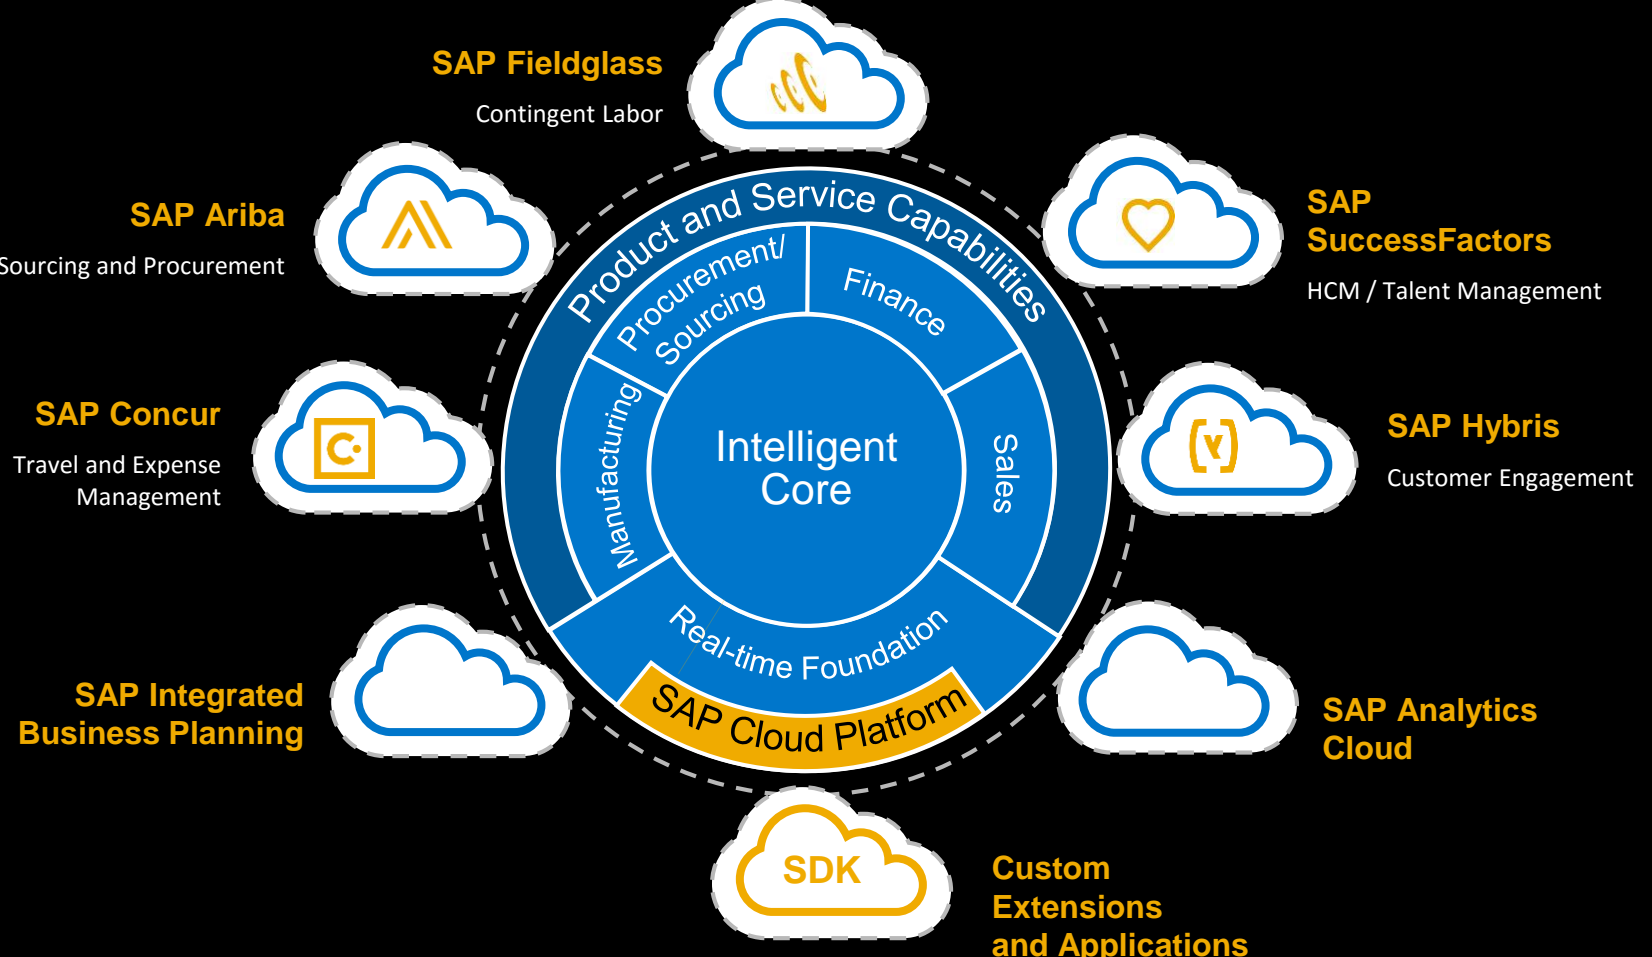

# -The Evolution to - SAP S/4HANA Cloud

From its beginning, SAP has continuously transformed the IT industry. The evolution of SAP S/4HANA Cloud exemplifies SAP's constant push towards innovation and its dedication to redefining the way companies do business.

**2016**

SAP S/4HANA Cloud combines real-time context, intelligent technology, predictive analytics, and an intuitive user experience managed as a service to deliver continuous innovation.

Manual Enterprise

Transactional Enterprise

Digital Enterprise

Intelligent Enterprise

## SAP S/4HANA Cloud

SAP S/4HANA Cloud is just the latest step in our cloud ERP journey. Where will it take us next?

Find out more about SAP S/4HANA Cloud

SAP S/4HANA CLOUD

{ Automated. Integrated. Intelligent. }