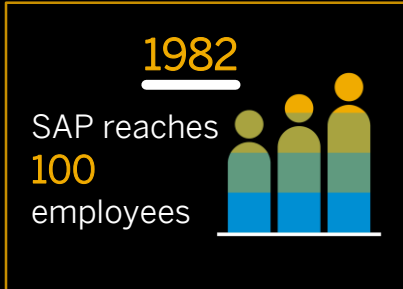

# -The Evolution to - SAP S/4HANA Cloud

From its beginning, SAP has continuously transformed the IT industry. The evolution of SAP S/4HANA Cloud exemplifies SAP's constant push towards innovation and its dedication to redefining the way companies do business.

With the vision of a standard application software for real-time data processing, five former IBM employees come together to form the company SAP.

SAP revolutionizes how business processes are managed: Companies are now able to conduct inventory management, purchasing, and invoice verification with SAP's RM system.

SAP introduces a new user-friendly interface for SAP R/2. SAP R/3 begins to take shape.

**1972**

**1973**

SAP's first financial accounting system, SAP RF, is complete. This will be the foundation for the software modules of the system to be known later as SAP R/1.